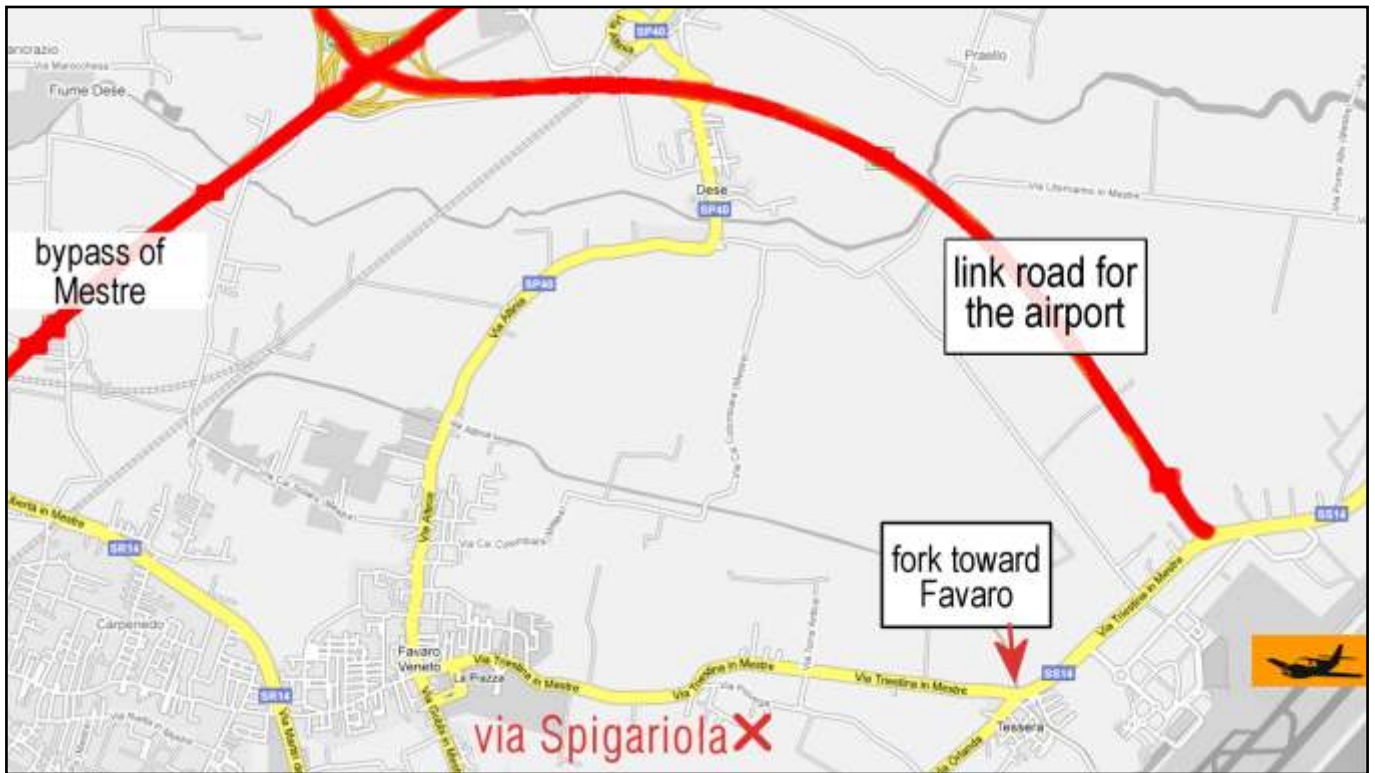

The bio-agritourism “Il Melograno”, part of the organic farm “Serafin” is located in the Venetian countryside and offers its guests four new private apartments, which are equipped with every comfort: heating and air conditioning, satellite TV, private parking.

Maps

From airport (3 km): bus 15 (stop *via Piovega*)
+ 300 m. on foot.

From railway station of Mestre (10 km): bus 15
toward the airport (stop *via Piovega*) + 300 m. on foot.

From motorway: *bypass of Mestre*, *link road for the airport*,
on the right in *via Triestina* (toward the airport), on the right
at the fork toward *Favaro*, on the left in *via Piovega*,
on the right in *via Spigariola*.