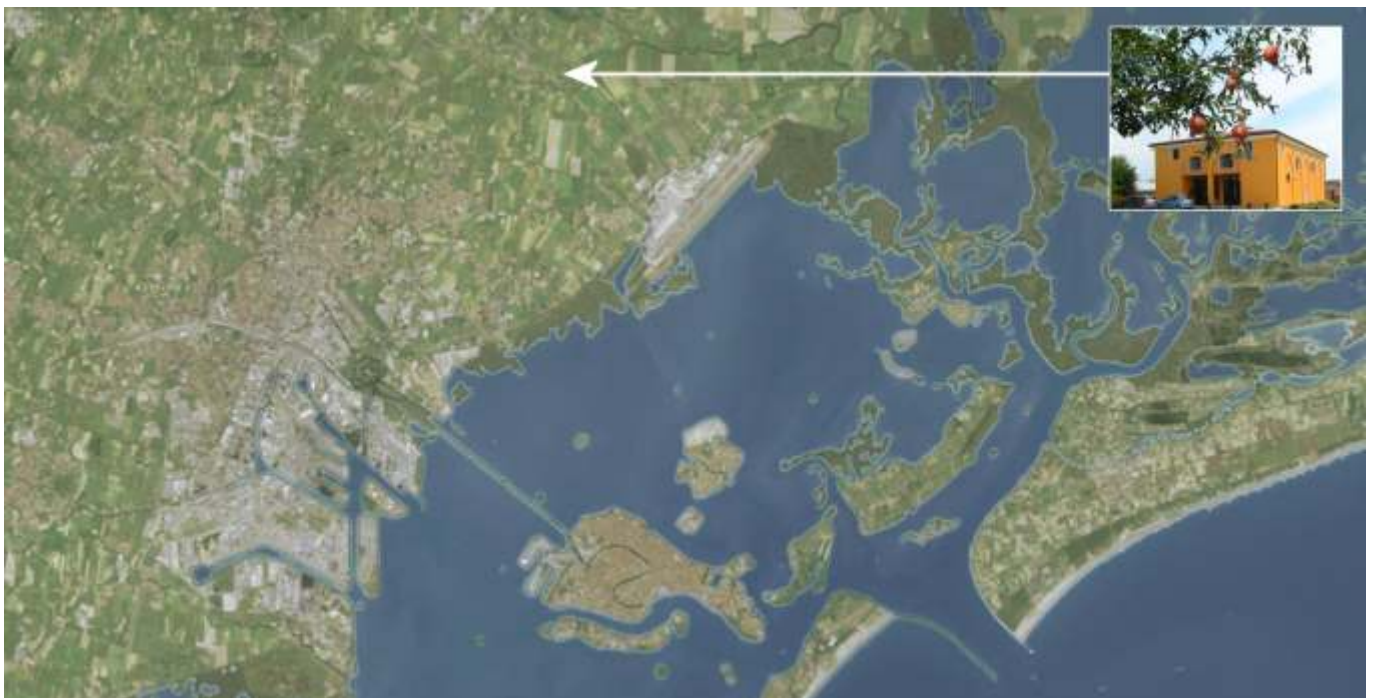

entrata

facciata

From airport (3 km): bus 15 (stop *via Piovega*)
+ 300 m. on foot.

From railway station of Mestre (10 km): bus 15
toward the airport (stop *via Piovega*) + 300 m. on foot.

From motorway: *bypass of Mestre*, *link road for the airport*,
on the right in *via Triestina* (toward the airport), on the right
at the fork toward *Favaro*, on the left in *via Piovega*,
on the right in *via Spigariola*.

Bio-Agriturismo Il Melograno
via Spigariola, 10/a

30173 Favaro Veneto (VE)

phone +39.328.4318944 fax: +39.041.632422

email: posta@melogranovenezia.it

www.melogranovenezia.it